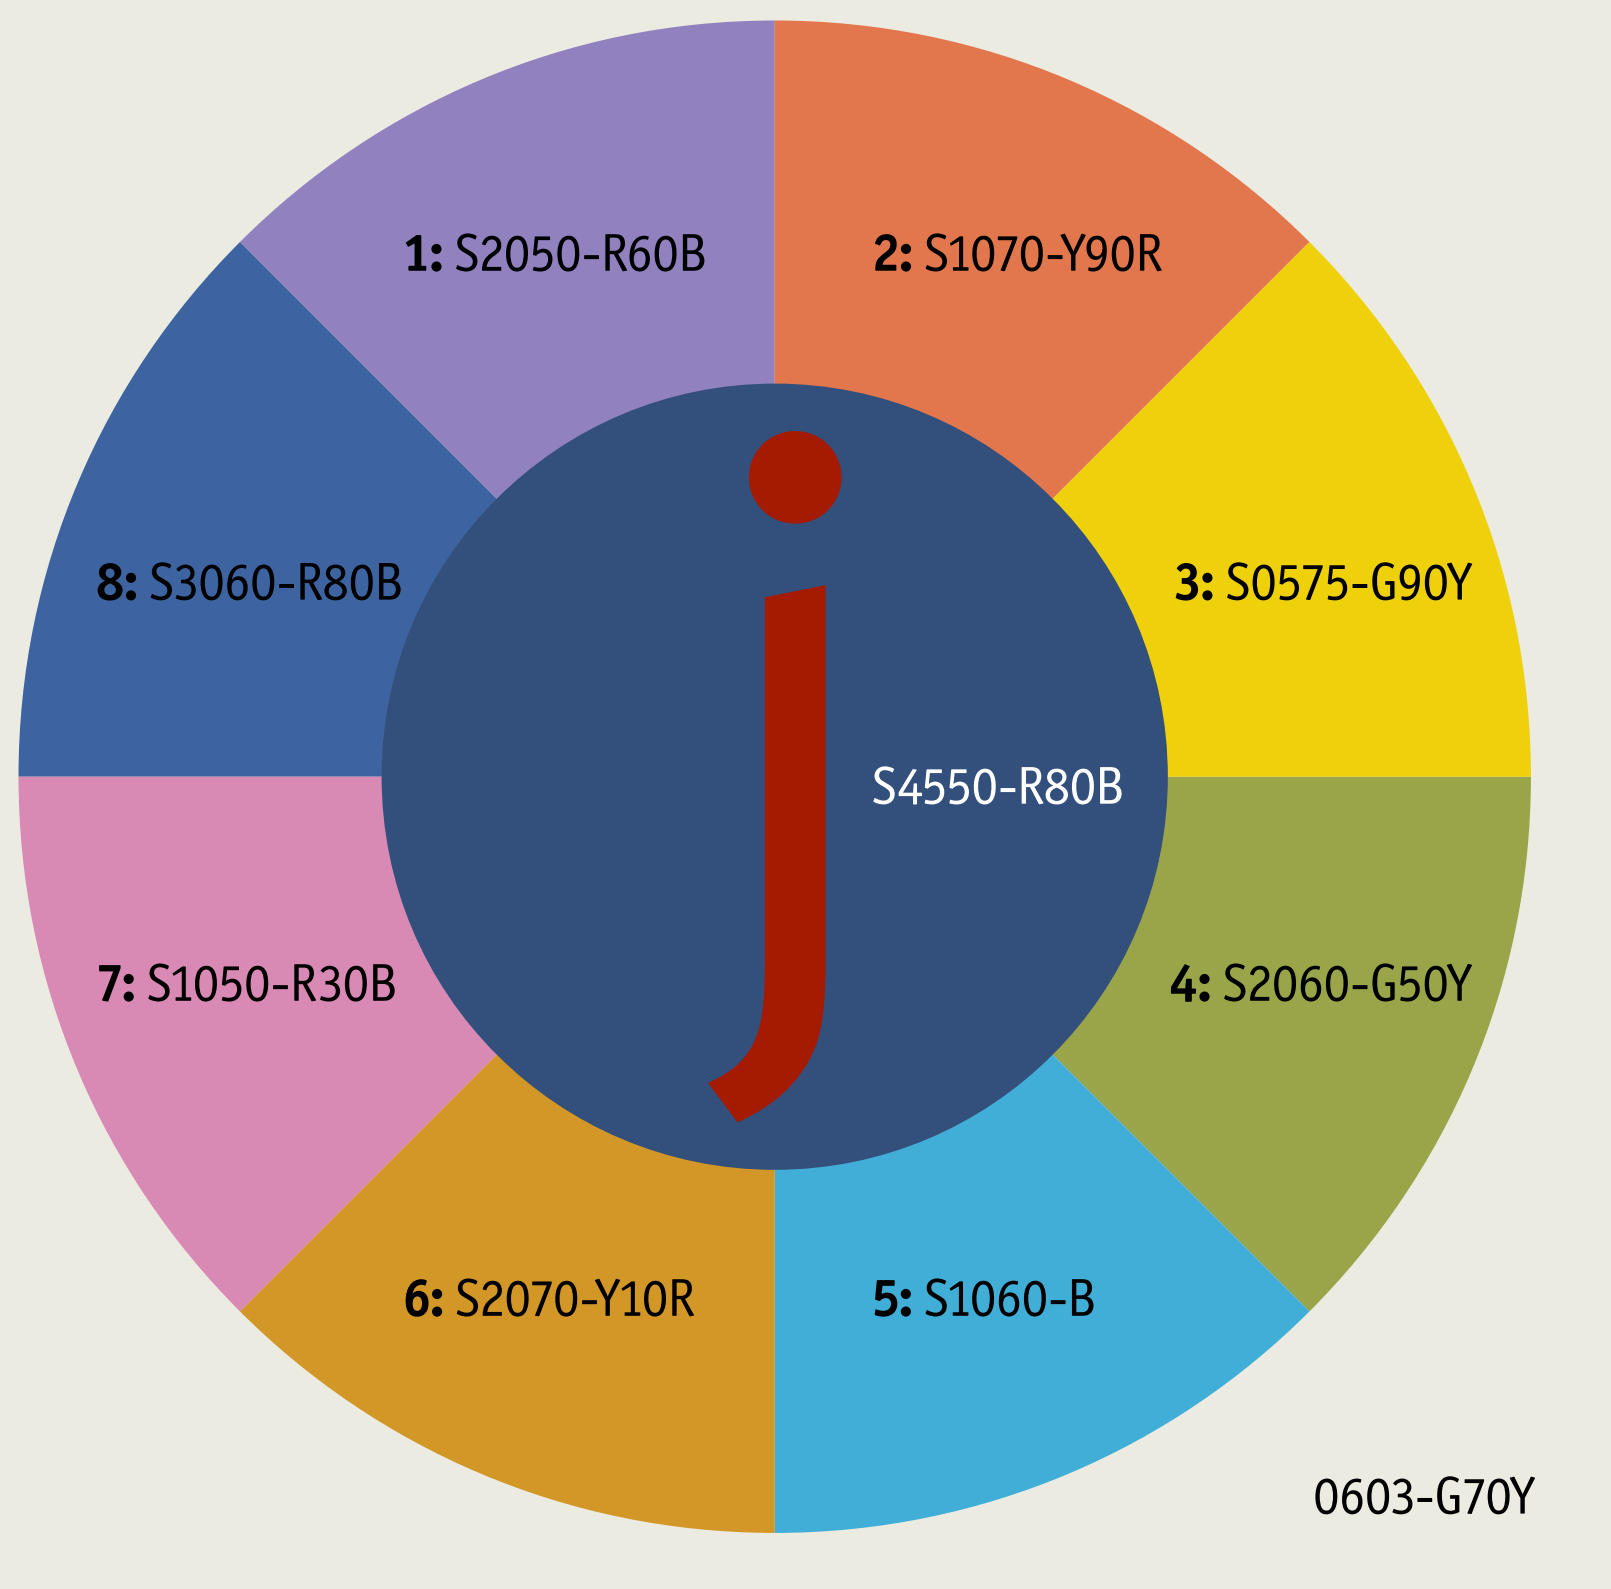

Finalist's Technical Specification

S2050-R70B

S6030-R60B

S2050-R70B