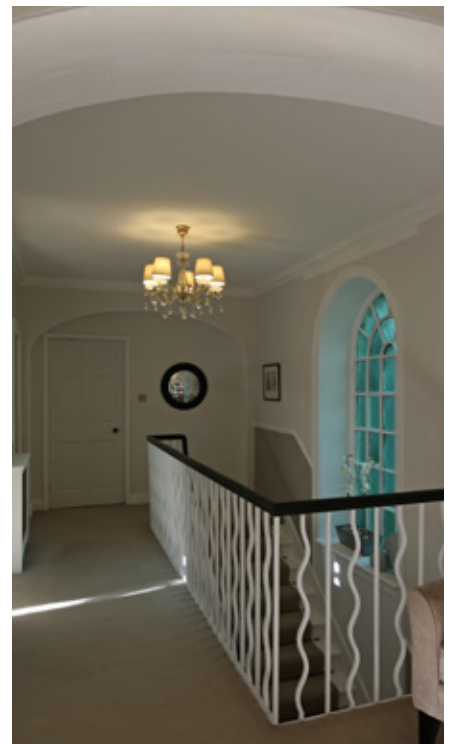

PAINT TO BE PROUD OF

T 01924 354354
E specifiers.acuk@ppg.com
W www.johnstonestrade.com

PPG Industries
Bringing innovation to the surface.™

PPG Architectural Coatings, Huddersfield Road
Birstall, Batley, West Yorkshire, WF17 9XA