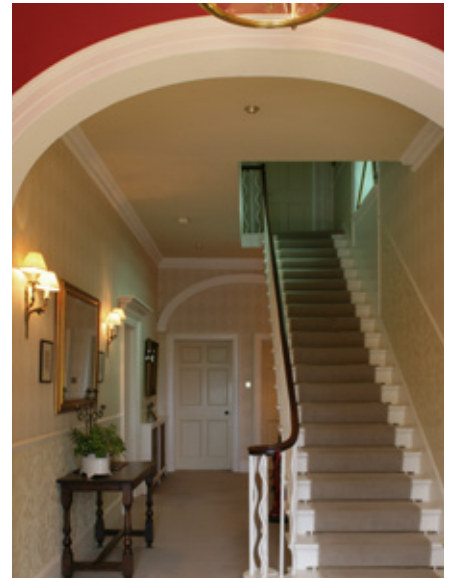

PAINT TO BE PROUD OF

T 01924 354354
E specifiers.acuk@ppg.com
W www.johnstonestrade.com

PPG Industries
Bringing innovation to the surface.™

PPG Architectural Coatings, Huddersfield Road
Birstall, Batley, West Yorkshire, WF17 9XA